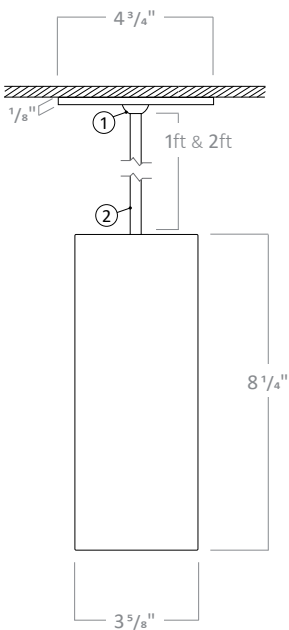

RCYA3

3" LED ARCHITECTURAL CYLINDER

PERFORMANCE CHART

	Optics	18°	24°	36°	50°
13W	Delivered Lumens	1322	1375	1414	1386
19W	Delivered Lumens	1880	1934	1973	1945
25W	Delivered Lumens	2360	2462	2535	2483

* Values are listed at 3000K, 90+ CRI with a white bevel & trim.

COLOR TEMPERATURE MULTIPLIER FOR DELIVERED LUMENS

2700K	3000K	3500K	4000K
0.95	1.00	1.04	1.07

BEAM SPREAD

RCYA3

3" LED ARCHITECTURAL CYLINDER

RCYA3 DIMENSIONS

STEM PENDANT

PH3SC1W, PH3SC1B,
PH3SC2W, PH3SC2B

Stem Pendant with
Shallow Canopy

PH3DC1W, PH3DC1B,
PH3DC2W, PH3DC2B

Stem Pendant with
Deep Canopy

1ft and 2ft stems are linkable up to 12 ft.
Consult factory for made to order lengths.

RCYA3

3" LED ARCHITECTURAL CYLINDER