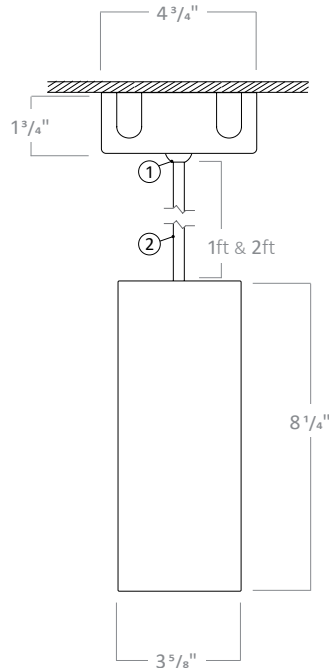

RCYA3

3" LED ARCHITECTURAL CYLINDER

PERFORMANCE CHART

	Optics	18°	24°	36°	50°
13W	Delivered Lumens	1322	1375	1414	1386
19W	Delivered Lumens	1880	1934	1973	1945
25W	Delivered Lumens	2360	2462	2535	2483

* Values are listed at 3000K, 90+ CRI with a white bevel & trim.

COLOR TEMPERATURE MULTIPLIER FOR DELIVERED LUMENS

2700K	3000K	3500K	4000K
0.95	1.00	1.04	1.07

BEAM SPREAD

RCYA3

3" LED ARCHITECTURAL CYLINDER

RCYA3 DIMENSIONS

STEM PENDANT

PH3SC1W, PH3SC1B,
PH3SC2W, PH3SC2B

Stem Pendant with
Shallow Canopy

PH3DC1W, PH3DC1B,
PH3DC2W, PH3DC2B

Stem Pendant with
Deep Canopy

1ft and 2ft stems are linkable up to 12 ft.
Consult factory for made to order lengths.

RCYA3

3" LED ARCHITECTURAL CYLINDER