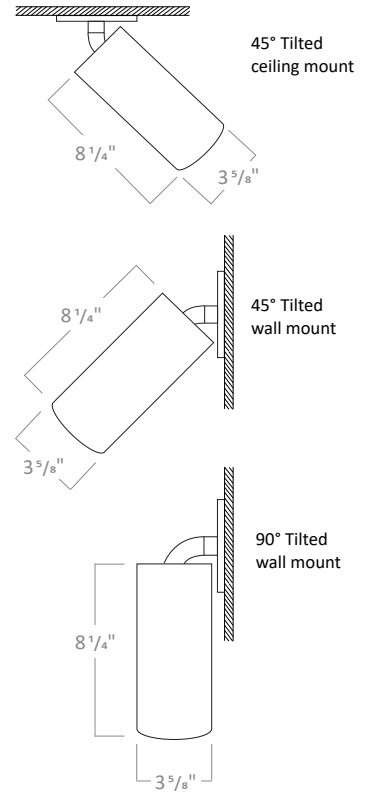

ADJUSTABLE STEM PENDANT

PH3SC1WADJ, PH3SC1BADJ,
PH3SC2WADJ, PH3SC2BADJ

Stem Pendant with
Shallow Canopy

PH3DC1WADJ, PH3DC1BADJ,
PH3DC2WADJ, PH3DC2BADJ

Stem Pendant with
Deep Canopy

1ft and 2ft stems are linkable up to 12ft.
Consult factory for made to order lengths.

Supports 355° locking rotation
0-90° tilt adjustment

DEEP CANOPY FOR SURFACE, CORD, OR PENDANT MOUNT

Deep Canopy options come standard with 4 Knockouts installed. Accommodates a 4" octagonal junction box with 1-1/2" depth (provided by others).