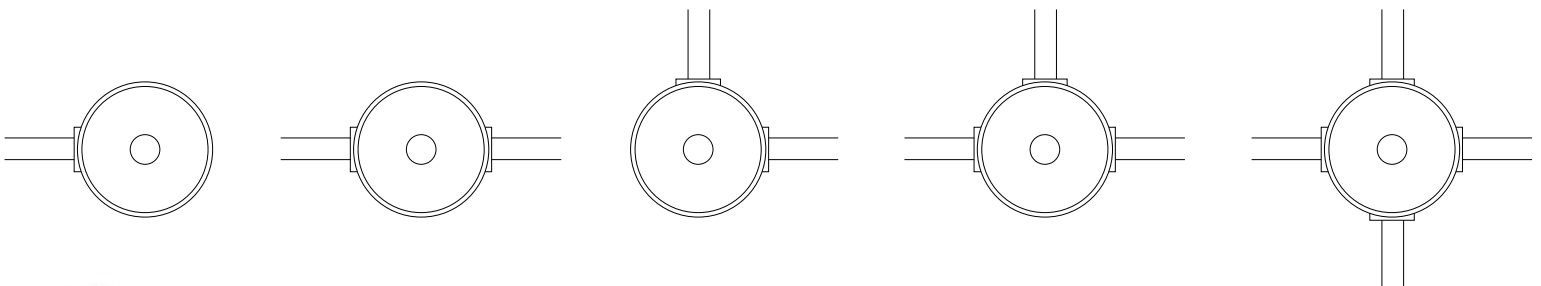

Knockouts may be run from 4 sides

Single Conduit Mount

Double 180° Conduit Mount

Double 90° Conduit Mount

Triple 90° Conduit Mount

Quad 90° Conduit Mount

RCYA3

3" LED ARCHITECTURAL CYLINDER