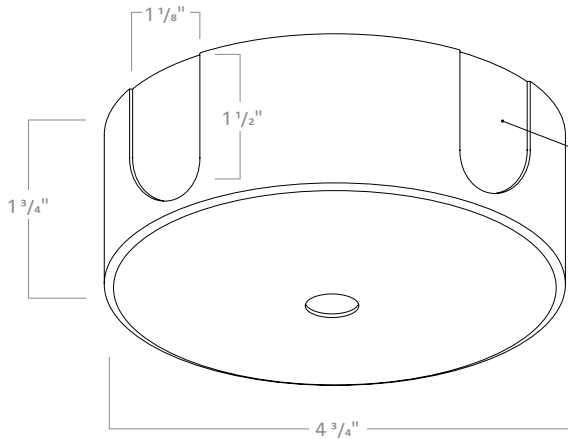

SM3SW, SM3SB

Surface Mount with Shallow Canopy

SM3DW, SM3DB

Surface Mount with Deep Canopy

RCYA3

3" LED ARCHITECTURAL CYLINDER

ADJUSTABLE SURFACE MOUNT

ASCW, ASCB

Supports 355° locking rotation
0-90° tilt adjustment

DEEP CANOPY FOR SURFACE, CORD, OR PENDANT MOUNT

Deep Canopy options come standard with 4 Knockouts installed. Accommodates a 4" octagonal junction box with 1-1/2" depth (provided by others).