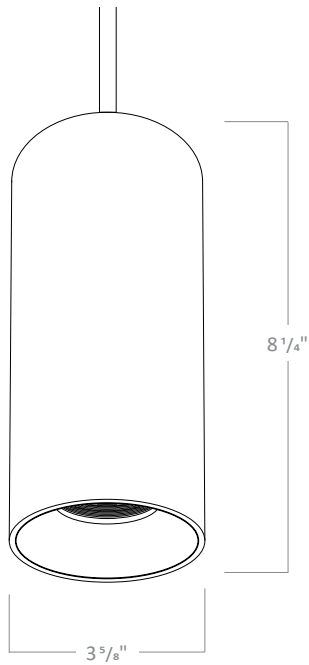

COLOR TEMPERATURE MULTIPLIER FOR DELIVERED LUMENS

2700K	3000K	3500K	4000K
0.95	1.00	1.04	1.07

BEAM SPREAD

RCYA3

3" LED ARCHITECTURAL CYLINDER

RCYA3 DIMENSIONS

STEM PENDANT

PH3SC1W, PH3SC1B,
PH3SC2W, PH3SC2B

Stem Pendant with
Shallow Canopy

PH3DC1W, PH3DC1B,
PH3DC2W, PH3DC2B

Stem Pendant with
Deep Canopy

1ft and 2ft stems are linkable up to 12 ft.
Consult factory for made to order lengths.

RCYA3

3" LED ARCHITECTURAL CYLINDER