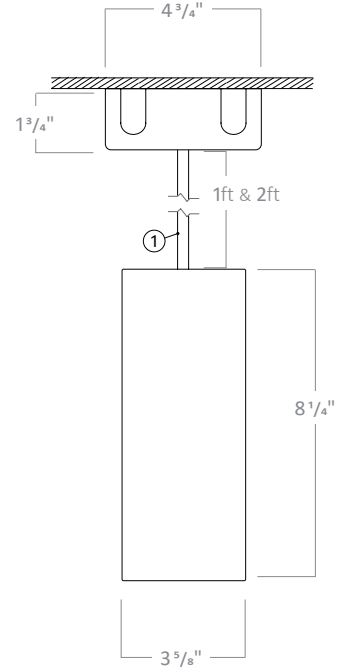

Stem Pendant with
Shallow Canopy

PH3DC1W, PH3DC1B,
PH3DC2W, PH3DC2B

Stem Pendant with
Deep Canopy

1ft and 2ft stems are linkable up to 12 ft.
Consult factory for made to order lengths.

RCYA3

3" LED ARCHITECTURAL CYLINDER

ADJUSTABLE STEM PENDANT

PH3SC1WADJ, PH3SC1BADJ,
PH3SC2WADJ, PH3SC2BADJ

Stem Pendant with
Shallow Canopy

PH3DC1WADJ, PH3DC1BADJ,
PH3DC2WADJ, PH3DC2BADJ

Stem Pendant with
Deep Canopy

1ft and 2ft stems are linkable up to 12ft.
Consult factory for made to order lengths.