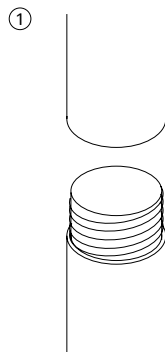

Stem Pendant with
Shallow Canopy

PH3DC1W, PH3DC1B,
PH3DC2W, PH3DC2B

Stem Pendant with
Deep Canopy

1ft and 2ft stems are linkable up to 12 ft.
Consult factory for made to order lengths.

RCYA3

3" LED ARCHITECTURAL CYLINDER

ADJUSTABLE STEM PENDANT

PH3SC1WADJ, PH3SC1BADJ,
PH3SC2WADJ, PH3SC2BADJ

Stem Pendant with
Shallow Canopy

PH3DC1WADJ, PH3DC1BADJ,
PH3DC2WADJ, PH3DC2BADJ

Stem Pendant with
Deep Canopy

1ft and 2ft stems are linkable up to 12ft.
Consult factory for made to order lengths.