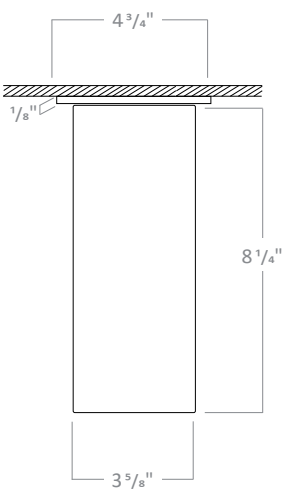

SURFACE MOUNT

SM3SW, SM3SB

Surface Mount with Shallow Canopy