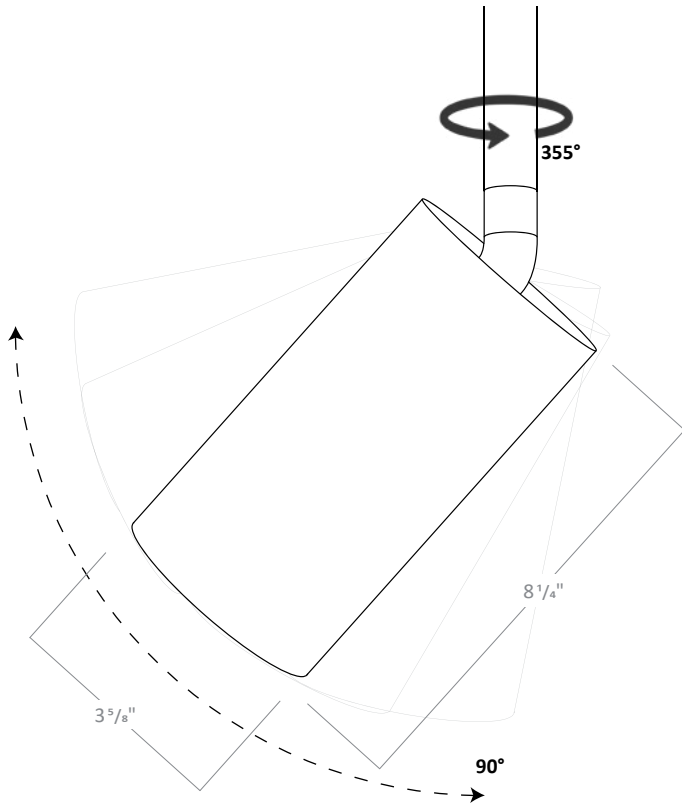

COLOR TEMPERATURE MULTIPLIER FOR DELIVERED LUMENS

2700K	3000K	3500K	4000K
0.95	1.00	1.04	1.07

BEAM SPREAD

RCYA3

3" LED ARCHITECTURAL CYLINDER

RCYA3 DIMENSIONS

STEM PENDANT

PH3SC1W, PH3SC1B,
PH3SC2W, PH3SC2B

Stem Pendant with
Shallow Canopy

PH3DC1W, PH3DC1B,
PH3DC2W, PH3DC2B

Stem Pendant with
Deep Canopy

1ft and 2ft stems are linkable up to 12 ft.
Consult factory for made to order lengths.

RCYA3

3" LED ARCHITECTURAL CYLINDER

ADJUSTABLE STEM PENDANT

PH3SC1WADJ, PH3SC1BADJ,
PH3SC2WADJ, PH3SC2BADJ

Stem Pendant with
Shallow Canopy

PH3DC1WADJ, PH3DC1BADJ,
PH3DC2WADJ, PH3DC2BADJ

Stem Pendant with
Deep Canopy

1ft and 2ft stems are linkable up to 12ft.
Consult factory for made to order lengths.