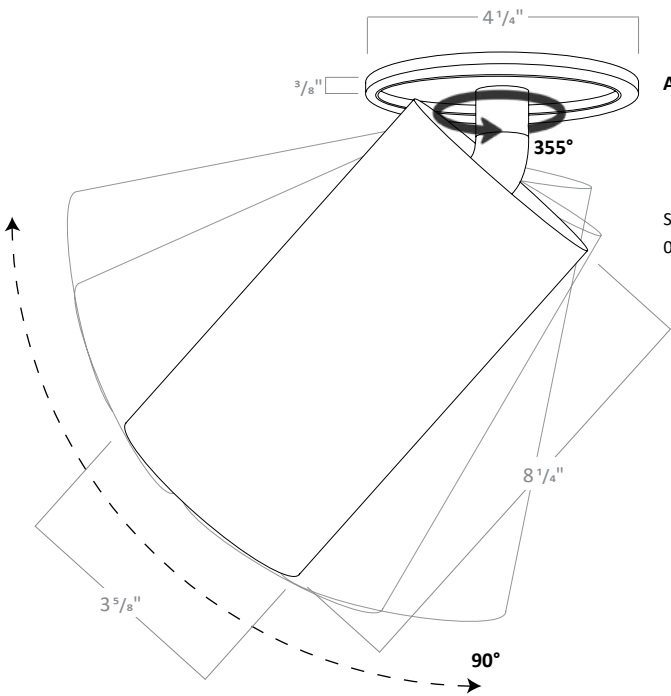

SM3SW, SM3SB

Surface Mount with Shallow Canopy

SM3DW, SM3DB

Surface Mount with Deep Canopy

RCYA3

3" LED ARCHITECTURAL CYLINDER

ADJUSTABLE SURFACE MOUNT

ASCW, ASCB