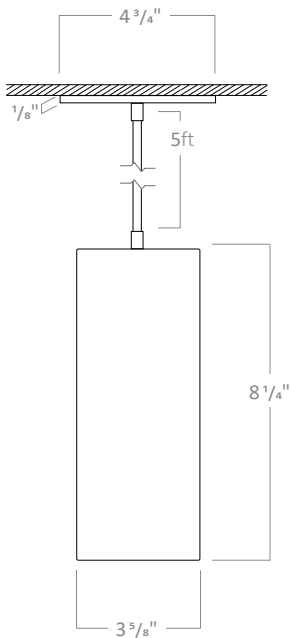

RCYA3

3" LED ARCHITECTURAL CYLINDER

CORD PENDANT

CP3SW, CP3SB

Cord Pendant with Shallow Canopy