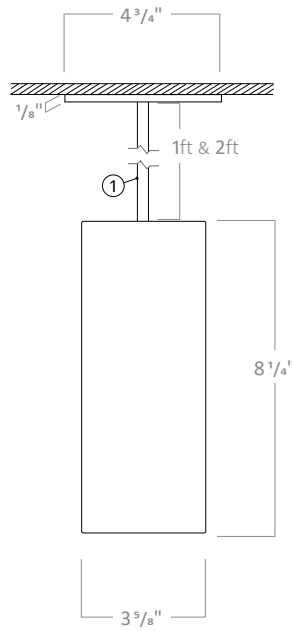

Stem Pendant with
Shallow Canopy

PH3DC1W, PH3DC1B,
PH3DC2W, PH3DC2B

Stem Pendant with
Deep Canopy

1ft and 2ft stems are linkable up to 12 ft.
Consult factory for made to order lengths.

RCYA3

3" LED ARCHITECTURAL CYLINDER

ADJUSTABLE STEM PENDANT

PH3SC1WADJ, PH3SC1BADJ,
PH3SC2WADJ, PH3SC2BADJ

Stem Pendant with
Shallow Canopy

PH3DC1WADJ, PH3DC1BADJ,
PH3DC2WADJ, PH3DC2BADJ

Stem Pendant with
Deep Canopy

1ft and 2ft stems are linkable up to 12ft.
Consult factory for made to order lengths.