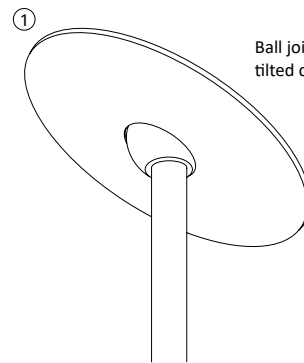

COLOR TEMPERATURE MULTIPLIER FOR DELIVERED LUMENS

2700K	3000K	3500K	4000K
0.95	1.00	1.04	1.07

BEAM SPREAD

RCYA3

3" LED ARCHITECTURAL CYLINDER

RCYA3 DIMENSIONS

STEM PENDANT

PH3SC1W, PH3SC1B,
PH3SC2W, PH3SC2B

Stem Pendant with
Shallow Canopy

PH3DC1W, PH3DC1B,
PH3DC2W, PH3DC2B

Stem Pendant with
Deep Canopy

1ft and 2ft stems are linkable up to 12 ft.
Consult factory for made to order lengths.

RCYA3

3" LED ARCHITECTURAL CYLINDER

ADJUSTABLE STEM PENDANT

PH3SC1WADJ, PH3SC1BADJ,
PH3SC2WADJ, PH3SC2BADJ

Stem Pendant with
Shallow Canopy

PH3DC1WADJ, PH3DC1BADJ,
PH3DC2WADJ, PH3DC2BADJ

Stem Pendant with
Deep Canopy

1ft and 2ft stems are linkable up to 12ft.
Consult factory for made to order lengths.