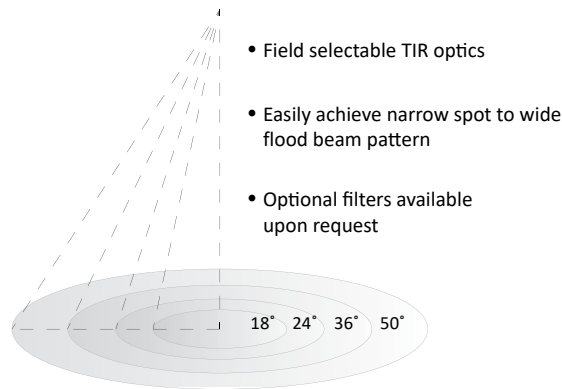

RCYA3

3" LED ARCHITECTURAL CYLINDER

PERFORMANCE CHART

	Optics	18°	24°	36°	50°
13W	Delivered Lumens	1322	1375	1414	1386
19W	Delivered Lumens	1880	1934	1973	1945
25W	Delivered Lumens	2360	2462	2535	2483

* Values are listed at 3000K, 90+ CRI with a white bevel & trim.

COLOR TEMPERATURE MULTIPLIER FOR DELIVERED LUMENS

2700K	3000K	3500K	4000K
0.95	1.00	1.04	1.07

BEAM SPREAD