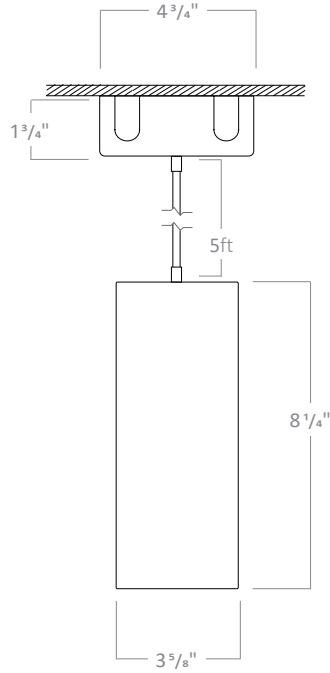

CP3DW, CP3DB

Cord Pendant with Deep Canopy