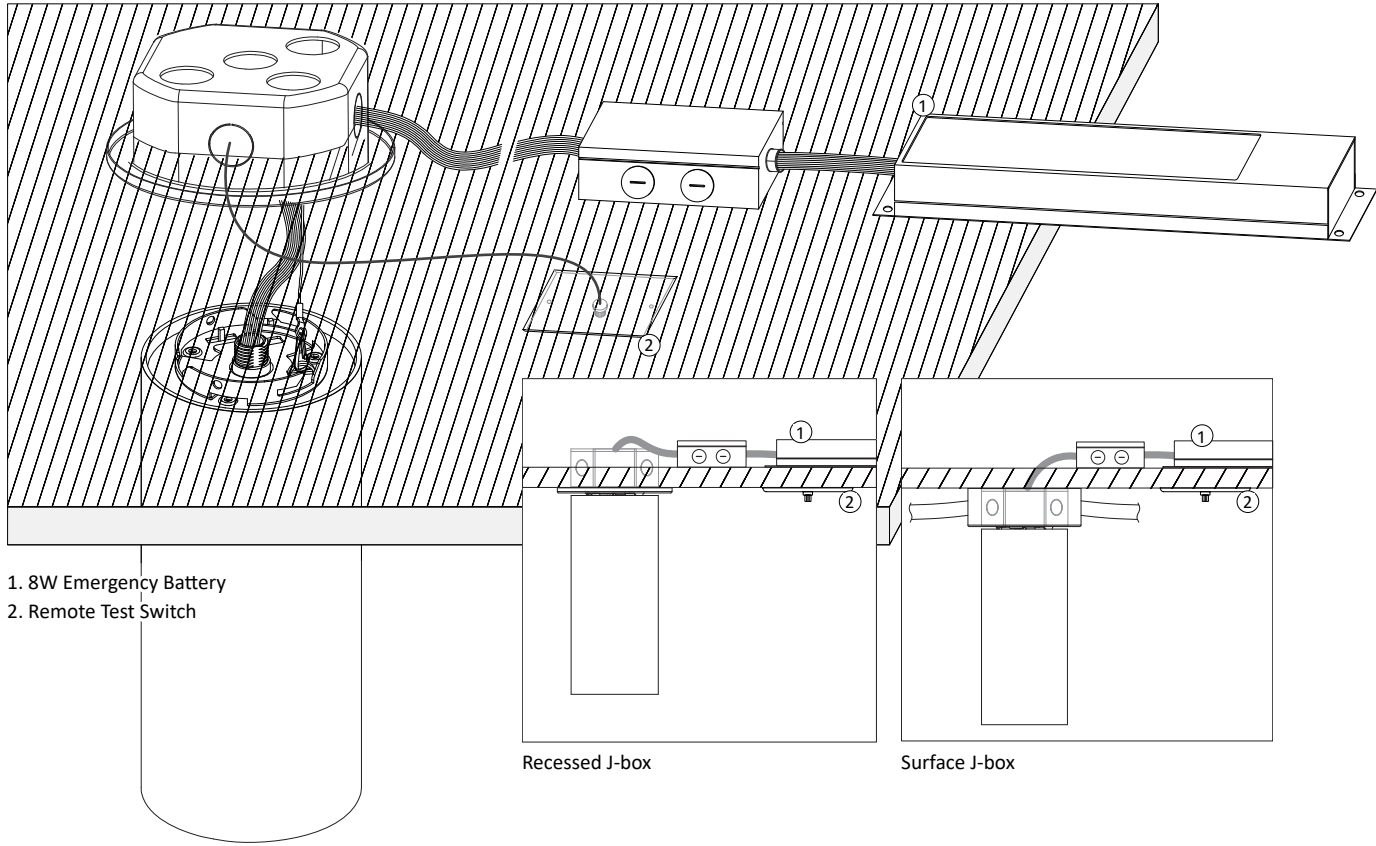

RCYA3

3" LED ARCHITECTURAL CYLINDER

8W EMERGENCY BATTERY

1. 8W Emergency Battery
2. Remote Test Switch

Recessed J-box

Surface J-box