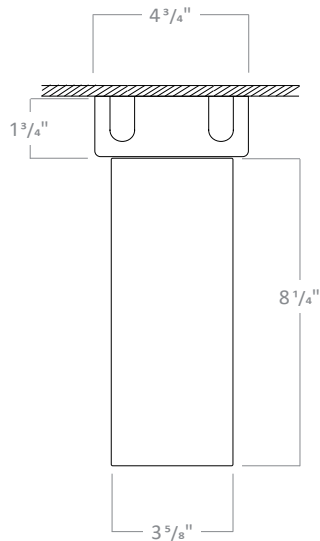

SM3DW, SM3DB

Surface Mount with Deep Canopy